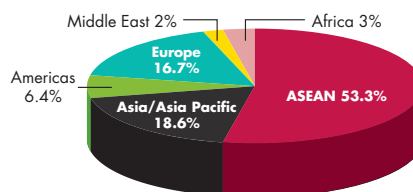

Visitors by Region