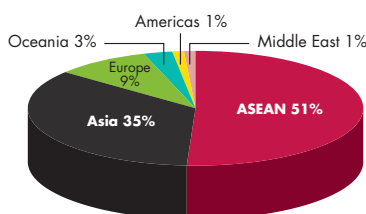

"As always, I am very impressed with the organisation of IFFS. It certainly is the most pleasant show in Asia to visit and I am looking forward to returning in 2010." – Bert Jan Oosting, Director of International Sales of Export Home Furnishings, VIP Buyer from USA

IFFS

IN BRIEF

THE EXHIBITION

Show Name : International Furniture Fair Singapore 2010/27th ASEAN Furniture Show (IFFS/AFS 2010)
Date : 9 - 12 March 2010
Venue : Singapore Expo, Halls 3 - 8
Gross Area : 60,000 square metres
Admission : Free admission to trade by business card registration only
Opening Hours : Trade Admission: 9 - 11 March 2010 from 0900 – 1800 hrs
12 March 2010 from 0900 – 1700 hrs
Public Admission: 12 March 2010 from 1700 – 1900 hrs

POST-SHOW 2009

Facts & Figures

471 exhibitors from 33 countries
15,606 visitors from 118 countries
60,000 sqm of gross exhibition space
*USD 245 million of spot order
*USD 2.2 billion in follow-on sales
*denotes estimated figures

Exhibitors by Region